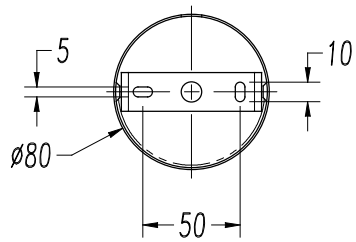

STEEL / ACERO

ALUMINIUM / ALUMINI