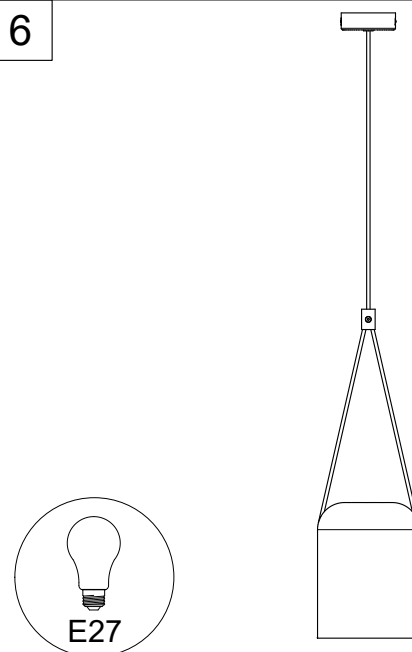

LEDS C4⁺

ATTIC/00-7388/7389

1

2

code: 71-7388

code: 71-7389

3

4

5

6

09-01-18