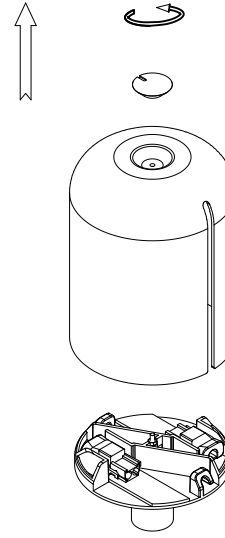

**Finish**

Matt white
Matt black

Material

Aluminium

**TECHNICAL CHARACTERISTICS****Light source**

Lampholder: 1 x E27
Output (W): MAX 23W
Total power consumption (W): 23 W
Lamp maximum dimension: 120/100 mm
Quantity: 1

STEEL / ACERO

ALUMINIUM / ALUMINI

LEDS C4⁺

ATTIC/00-7388/7389

1

2

code: 71-7388

code: 71-7389