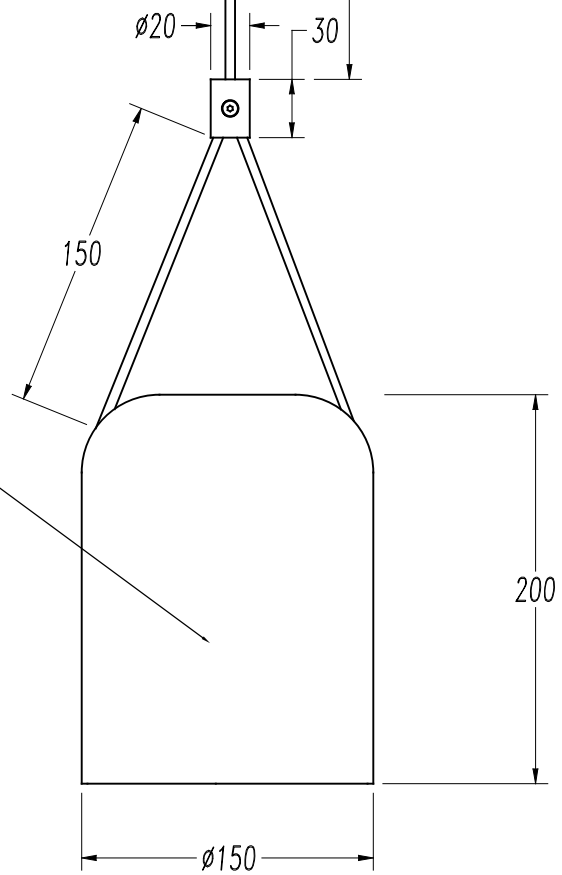

ALUMINIUM / ALUMINI