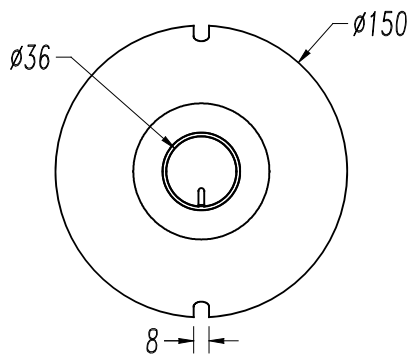

ALUMINIUM / ALUMINI