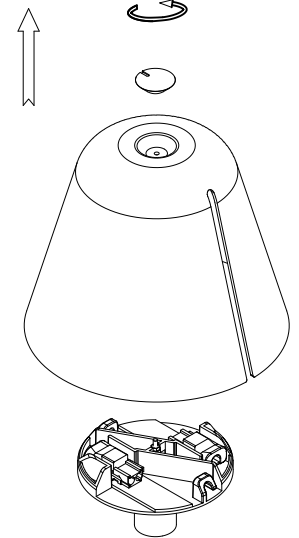

**Finish**

Matt white
Matt black

Material

Aluminium

**TECHNICAL CHARACTERISTICS****Light source**

Lampholder: 1 x E27
Output (W): MAX 23W
Total power consumption (W): 23 W
Lamp maximum dimension: 120/100 mm
Quantity: 1

STEEL / ACERO

ALUMINIUM / ALUMINI

LEDS C4⁺

ATTIC/00-7388/7389

1

2

code: 71-7388

code: 71-7389