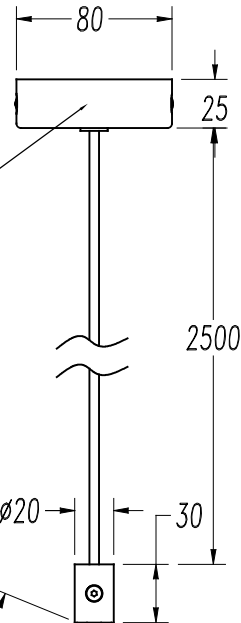

**Finish**

Matt white
Matt black

Material

Aluminium

**TECHNICAL CHARACTERISTICS****Light source**

Lampholder: 1 x E27
Output (W): MAX 23W
Total power consumption (W): 23 W
Lamp maximum dimension: 120/100 mm
Quantity: 1

GEAR

Brand: NA
Power Factor: 1.00

Luminaire

Recessed: No
Warranty: 5 Years

Logistics

Energy Efficiency: NO BULB
EAN Code: 8435526891245
Net Weight (Kg): 0.000

The photograph may not match the reference exactly. Please read the product description to identify the finish.

STEEL / ACERO

ALUMINIUM / ALUMINI

LEDS C4⁺

ATTIC/00-7388/7389

1

2

code: 71-7388

code: 71-7389