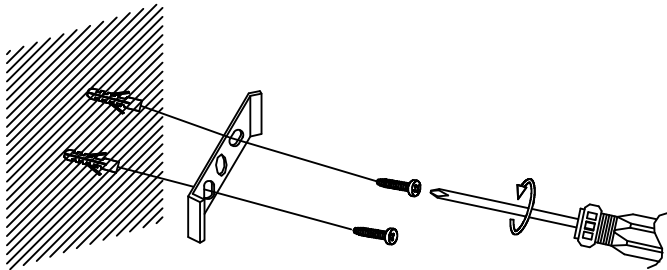

DRONE Wall fixture

Designer: Manel Llusçà

**Description**

Wall light for indoor use.

For downlighting. Design by Alex & Manel Llusçà. Contemporary design. Highly versatile, multiple installations. Highly customisable: accessories, finishes... No visible screws. High performance W/effective lumens. Optimum price-performance. Optimum visual comfort. Easy instalation. High durability for intensive use. The optical module can easily be rotated 360°. Structure material: Aluminium. Structure finish: Dark brown. Diffuser material: Aluminium. Diffuser finish: . Warranty: 5 Years.

Finish
Dark brown

Material
Aluminium
Aluminium

**TECHNICAL CHARACTERISTICS****Light source**

Light source: LED CREE
Output (W): 7W
Total power consumption (W): 8,6W
Color temperature: Warm White - 2700K
CRI: 80
Photobiological risk: RG1
Real Lumen: 350
Qty Leds: 1
Lm/Real W: 41
Life Time: 50.000h L70B30
Bin / Grup: 27H
MacAdam steps: 2
UGR: 19.7

GEAR

Brand: HEP
Gear included: Yes, electronic
Voltage / Frequency: 100-240
Power Factor: 0.92

Luminaire

Warranty: 5 Years

Logistics

Energy Efficiency: LED A++
EAN Code: 8435381463892
Net Weight (Kg): 0.485
Weight in Kg (packaged): 0.708
Packing: 95 x 40 x 90
Masterbox: 12

The photograph may not match the reference exactly. Please read the product description to identify the finish.

1

2

3

4