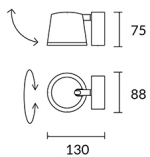

Finish
Dark brown

Material
Aluminium
Aluminium

**TECHNICAL CHARACTERISTICS****Light source**

Light source: LED CREE
Output (W): 7W
Total power consumption (W): 8,6W
Color temperature: Warm White - 2700K
CRI: 80
Photobiological risk: RG1
Real Lumen: 350
Qty Leds: 1
Lm/Real W: 41
Life Time: 50.000h L70B30
Bin / Grup: 27H
MacAdam steps: 2
UGR: 19.7

GEAR

Brand: HEP
Gear included: Yes, electronic
Voltage / Frequency: 100-240
Power Factor: 0.92

Luminaire

Warranty: 5 Years

Logistics

Energy Efficiency: LED A++
EAN Code: 8435381463892
Net Weight (Kg): 0.485
Weight in Kg (packaged): 0.708
Packing: 95 x 40 x 90
Masterbox: 12

The photograph may not match the reference exactly. Please read the product description to identify the finish.

1

2

3

4