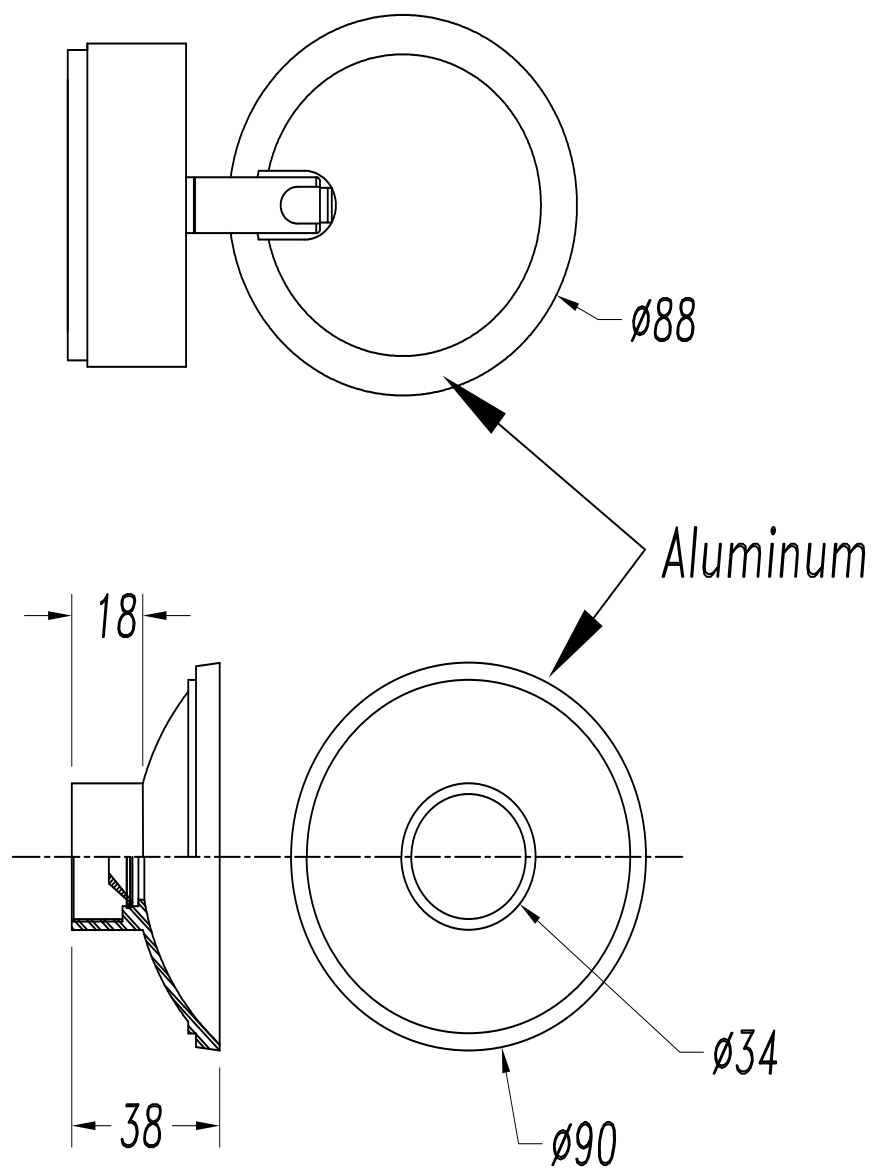

DRONE Wall fixture

Designer: Manel Llusçà

**Description**

Wall light for indoor use.

For downlighting. Design by Alex & Manel Llusçà. Contemporary design. Highly versatile, multiple installations. Highly customisable: accessories, finishes... No visible screws. High performance W/effective lumens. Optimum price-performance. Optimum visual comfort. Easy instalation. High durability for intensive use. The optical module can easily be rotated 360°. Structure material: Aluminium. Structure finish: Dark brown. Diffuser material: Aluminium. Diffuser finish: . Warranty: 5 Years.

Finish
Dark brown

Material
Aluminium
Aluminium

**TECHNICAL CHARACTERISTICS****Light source**

Light source: LED CREE
Output (W): 7W
Total power consumption (W): 8,6W
Color temperature: Warm White - 2700K
CRI: 80
Photobiological risk: RG1
Real Lumen: 350
Qty Leds: 1
Lm/Real W: 41
Life Time: 50.000h L70B30
Bin / Grup: 27H
MacAdam steps: 2
UGR: 19.7

GEAR

Brand: HEP
Gear included: Yes, electronic
Voltage / Frequency: 100-240
Power Factor: 0.92

Luminaire

Warranty: 5 Years

Logistics

Energy Efficiency: LED A++
EAN Code: 8435381463892
Net Weight (Kg): 0.485
Weight in Kg (packaged): 0.708
Packing: 95 x 40 x 90
Masterbox: 12

The photograph may not match the reference exactly. Please read the product description to identify the finish.

1

2

3

4