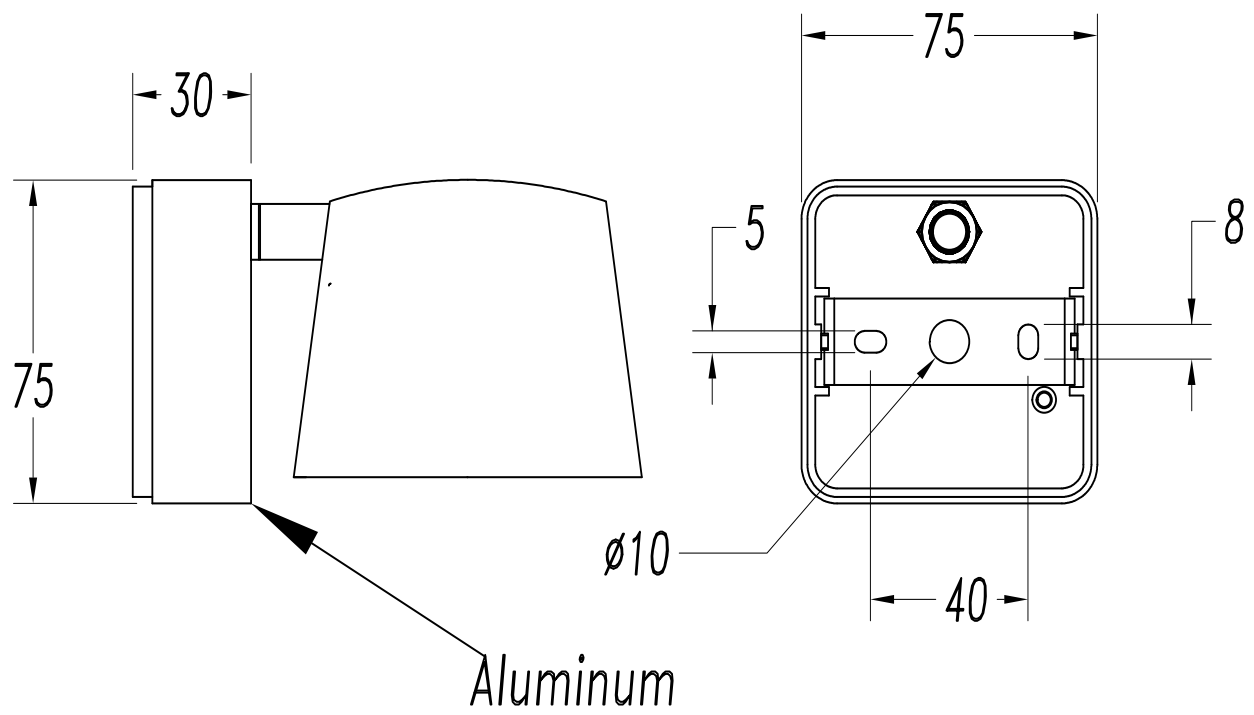

Finish
Dark brown

Material
Aluminium
Aluminium

**TECHNICAL CHARACTERISTICS****Light source**

Light source: LED CREE
Output (W): 7W
Total power consumption (W): 8,6W
Color temperature: Warm White - 2700K
CRI: 80
Photobiological risk: RG1
Real Lumen: 350
Qty Leds: 1
Lm/Real W: 41
Life Time: 50.000h L70B30
Bin / Grup: 27H
MacAdam steps: 2
UGR: 19.7

GEAR

Brand: HEP
Gear included: Yes, electronic
Voltage / Frequency: 100-240
Power Factor: 0.92

Luminaire

Warranty: 5 Years

Logistics

Energy Efficiency: LED A++
EAN Code: 8435381463892
Net Weight (Kg): 0.485
Weight in Kg (packaged): 0.708
Packing: 95 x 40 x 90
Masterbox: 12

The photograph may not match the reference exactly. Please read the product description to identify the finish.

1

2

3

4