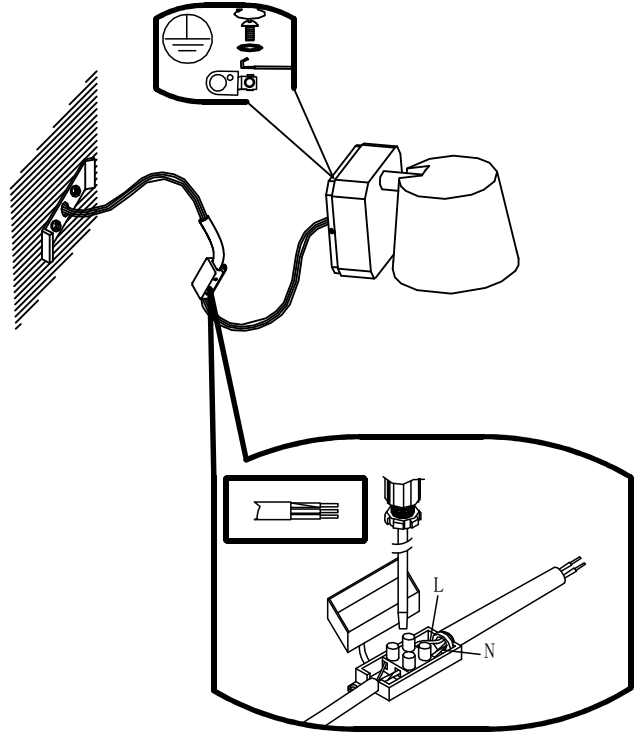

DRONE Wall fixture

Designer: Manel Llusçà

**Description**

Wall light for indoor use.

For downlighting. Design by Alex & Manel Llusçà. Contemporary design. Highly versatile, multiple installations. Highly customisable: accessories, finishes... No visible screws. High performance W/effective lumens. Optimum price-performance. Optimum visual comfort. Easy instalation. High durability for intensive use. The optical module can easily be rotated 360°. Structure material: Aluminium. Structure finish: Dark brown. Diffuser material: Aluminium. Diffuser finish: . Warranty: 5 Years.

Finish
Dark brown

Material
Aluminium
Aluminium

**TECHNICAL CHARACTERISTICS****Light source**

Light source: LED CREE
Output (W): 7W
Total power consumption (W): 8,6W
Color temperature: Warm White - 2700K
CRI: 80
Photobiological risk: RG1
Real Lumen: 350
Qty Leds: 1
Lm/Real W: 41
Life Time: 50.000h L70B30
Bin / Grup: 27H
MacAdam steps: 2
UGR: 19.7

GEAR

Brand: HEP
Gear included: Yes, electronic
Voltage / Frequency: 100-240
Power Factor: 0.92

Luminaire

Warranty: 5 Years

Logistics

Energy Efficiency: LED A++
EAN Code: 8435381463892
Net Weight (Kg): 0.485
Weight in Kg (packaged): 0.708
Packing: 95 x 40 x 90
Masterbox: 12

The photograph may not match the reference exactly. Please read the product description to identify the finish.

1

2

3

4