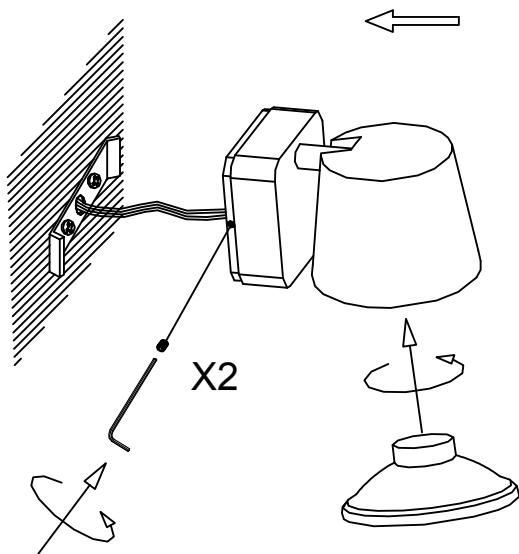

DRONE Wall fixture

Designer: Manel Llusçà

**Description**

Wall light for indoor use.

For downlighting. Design by Alex & Manel Llusçà. Contemporary design. Highly versatile, multiple installations. Highly customisable: accessories, finishes... No visible screws. High performance W/effective lumens. Optimum price-performance. Optimum visual comfort. Easy instalation. High durability for intensive use. The optical module can easily be rotated 360°. Structure material: Aluminium. Structure finish: Dark brown. Diffuser material: Aluminium. Diffuser finish: . Warranty: 5 Years.

GEAR

Brand: HEP
Gear included: Yes, electronic
Voltage / Frequency: 100-240
Power Factor: 0.92

Luminaire

Warranty: 5 Years

Logistics

Energy Efficiency: LED A++
EAN Code: 8435381463892
Net Weight (Kg): 0.485
Weight in Kg (packaged): 0.708
Packing: 95 x 40 x 90
Masterbox: 12

The photograph may not match the reference exactly. Please read the product description to identify the finish.

1

2

3

4