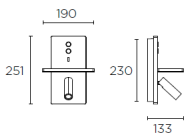

Finish
Black

Material
Aluminium

TECHNICAL CHARACTERISTICS

Light source

Light source: LED CREE
Output (W): 2.2W
Total power consumption (W): 14.7
Color temperature: Warm White - 2700K
CRI: 80
Photobiological risk: RG0
Real Lumen: 115
Qty Leds: 1
Lm/Real W: 8
Life Time: 50.000 L70B30
Bin / Grup: 8A3 o 8D2
MacAdam steps: 3
UGR: 24.7

GEAR

Brand: HEP
Gear included: Yes, electronic
Voltage / Frequency: 100-240 VAC
Power Factor: 0.50
Flickering: 3%
Flickering: 1.5%

Luminaire

Recessed: No
Warranty: 5 Years

Logistics

Energy Efficiency: LED A++
EAN Code: 8435526891054
Net Weight (Kg): 0.000
Packing: 305 x 240 x 190