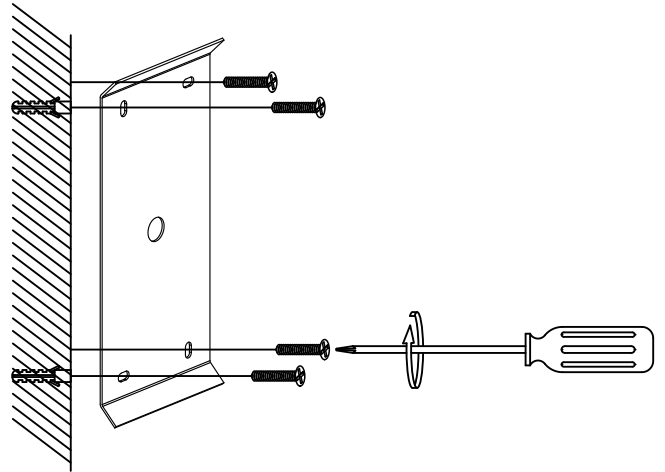

ELAMP Wall fixture

Designer: Francesc Vilaró

Description

Wall light for indoor use.

For frontal lighting and downlighting. Design by F. Vilaró. Timeless design. Highly customisable: accessories, finishes... No visible screws. Full collection with complementary products. High durability for intensive use. The optical module can easily be rotated 360°. Structure material: Aluminium. Structure finish: Black. Warranty: 5 Years.

Light source

Light source: LED
Total power consumption (W): 14.7

The photograph may not match the reference exactly. Please read the product description to identify the finish.

1

2

3

4

5