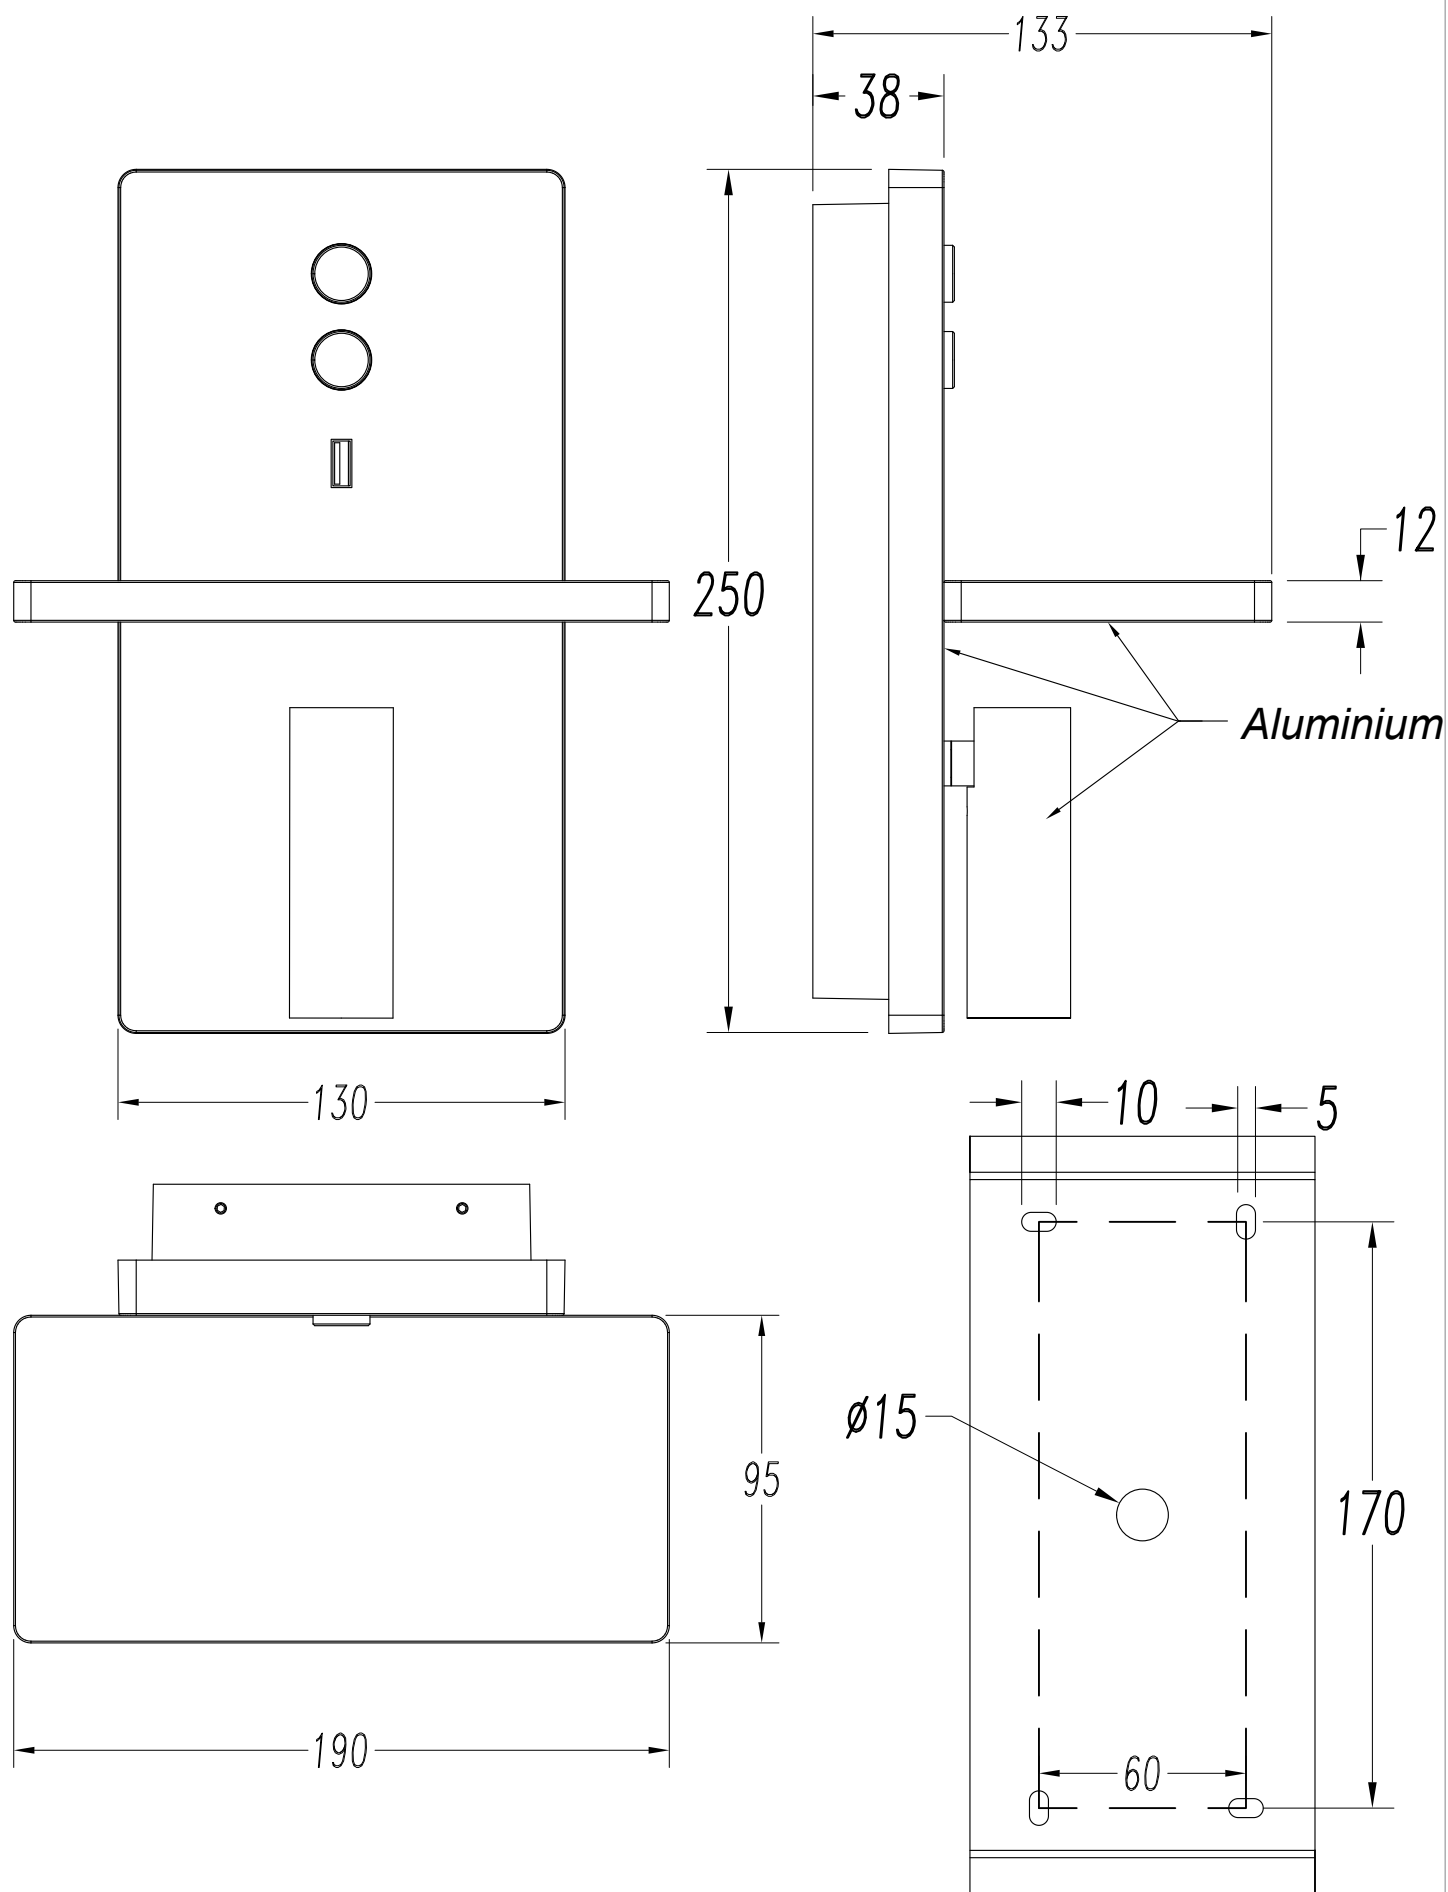

Finish
Black

Material
Aluminium

TECHNICAL CHARACTERISTICS

Light source

Light source: LED CREE
Output (W): 2.2W
Total power consumption (W): 14.7
Color temperature: Warm White - 2700K
CRI: 80
Photobiological risk: RG0
Real Lumen: 115
Qty Leds: 1
Lm/Real W: 8
Life Time: 50.000 L70B30
Bin / Grup: 8A3 o 8D2
MacAdam steps: 3
UGR: 24.7

GEAR

Brand: HEP
Gear included: Yes, electronic
Voltage / Frequency: 100-240 VAC
Power Factor: 0.50
Flickering: 3%
Flickering: 1.5%

Luminaire

Recessed: No
Warranty: 5 Years

Logistics

Energy Efficiency: LED A++
EAN Code: 8435526891054
Net Weight (Kg): 0.000
Packing: 305 x 240 x 190

Light source

Light source: LED
Total power consumption (W): 14.7

The photograph may not match the reference exactly. Please read the product description to identify the finish.

1

2

3

4

5