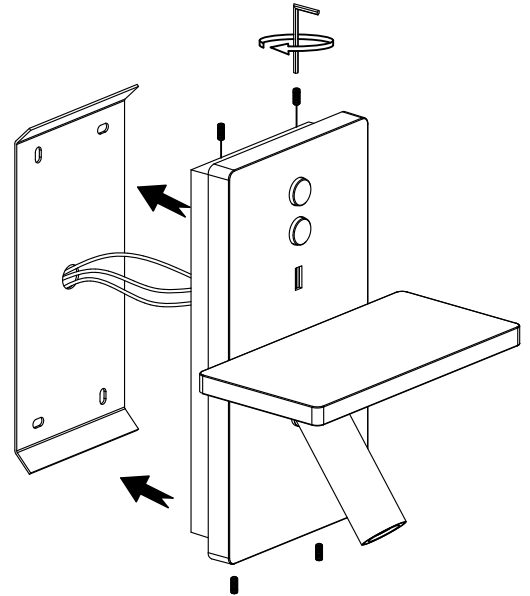

ELAMP Wall fixture

Designer: Francesc Vilaró

Description

Wall light for indoor use.

For frontal lighting and downlighting. Design by F. Vilaró. Timeless design. Highly customisable: accessories, finishes... No visible screws. Full collection with complementary products. High durability for intensive use. The optical module can easily be rotated 360°. Structure material: Aluminium. Structure finish: Black. Warranty: 5 Years.

Light source

Light source: LED
Total power consumption (W): 14.7

The photograph may not match the reference exactly. Please read the product description to identify the finish.

1

2

3

4

5