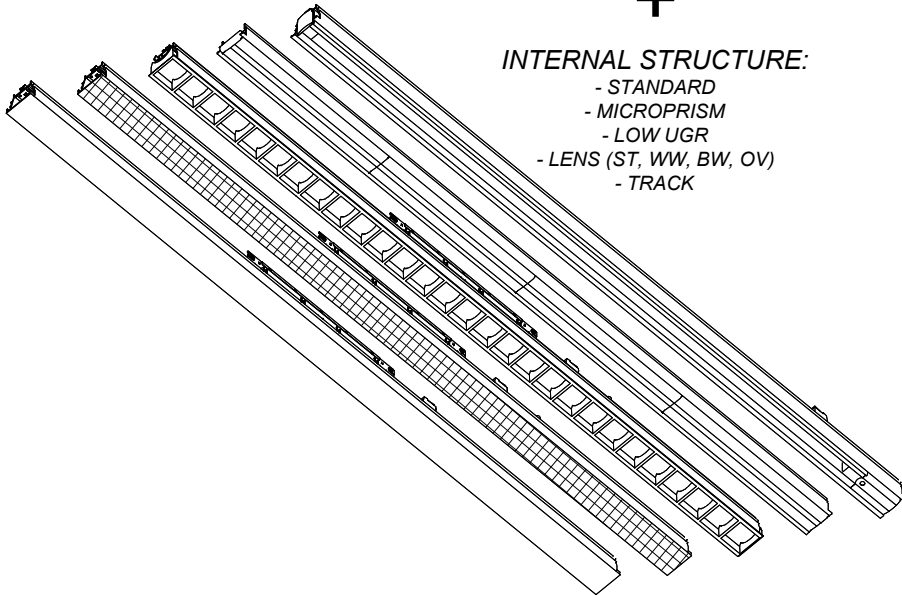

INFINITE TRIMLESS STRUCTURE

INTERNAL STRUCTURE:

- STANDARD
- MICROPRISM
- LOW UGR
- LENS (ST, WW, BW, OV)
- TRACK

Max cable diameter to be guided =  $\varnothing 10$

1

OFF

2

3 DALI