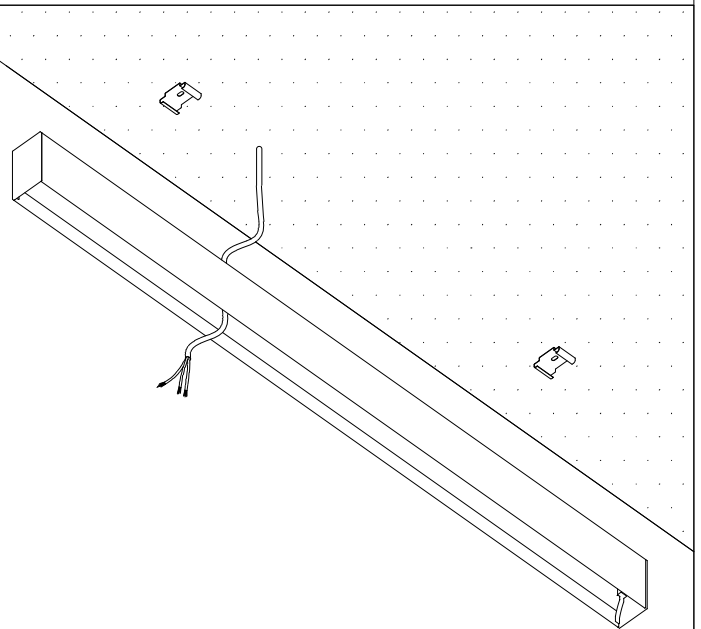

INFINITE TRIMLESS STRUCTURE

INTERNAL STRUCTURE:

- STANDARD
- MICROPRISM
- LOW UGR
- LENS (ST, WW, BW, OV)
- TRACK

Max cable diameter to be guided =  $\varnothing 10$

1

OFF

2

3 DALI