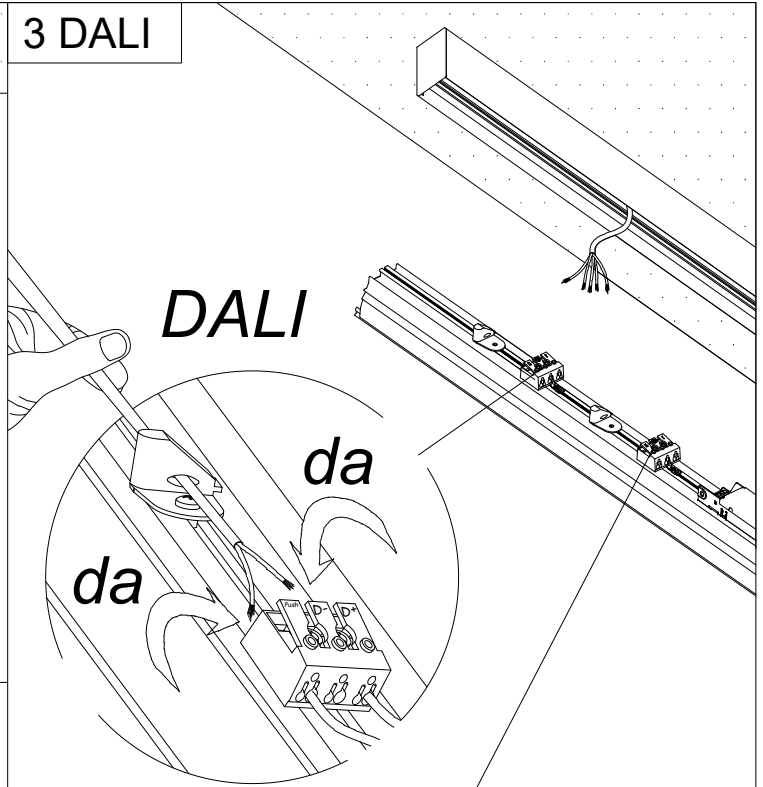

INFINITE TRIMLESS STRUCTURE

INTERNAL STRUCTURE:

- STANDARD
- MICROPRISM
- LOW UGR
- LENS (ST, WW, BW, OV)
- TRACK

Max cable diameter to be guided =  $\varnothing 10$

1

OFF

2

3 DALI