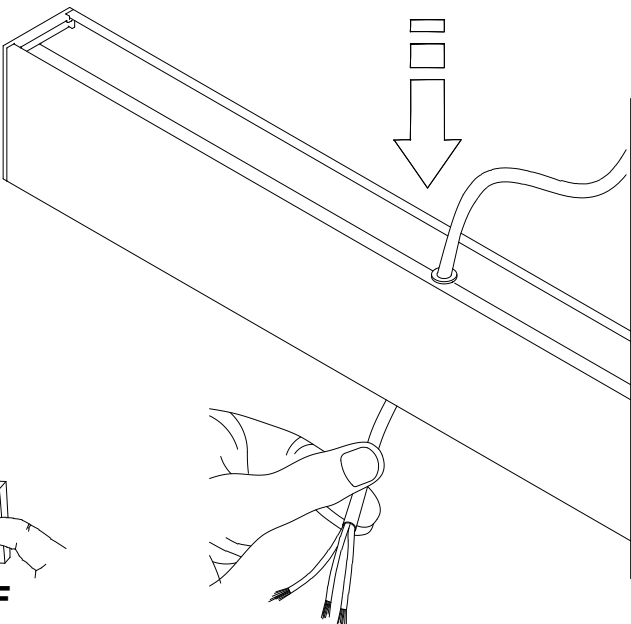

INFINITE TRIMLESS STRUCTURE

INTERNAL STRUCTURE:

- STANDARD
- MICROPRISM
- LOW UGR
- LENS (ST, WW, BW, OV)
- TRACK

Max cable diameter to be guided =  $\varnothing 10$

1

OFF

2

3 DALI