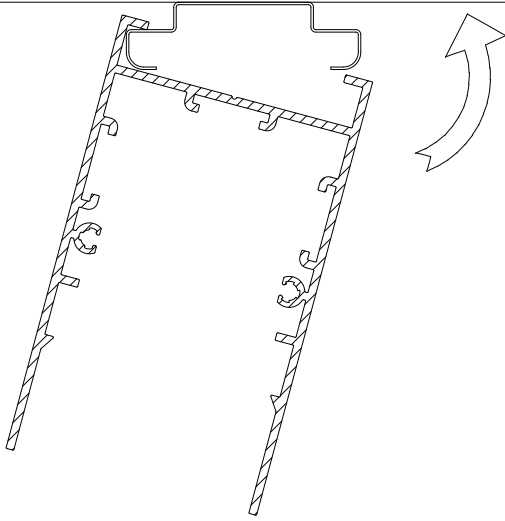

INFINITE TRIMLESS STRUCTURE

INTERNAL STRUCTURE:

- STANDARD
- MICROPRISM
- LOW UGR
- LENS (ST, WW, BW, OV)
- TRACK

Max cable diameter to be guided =  $\varnothing 10$

1

OFF

2

3 DALI