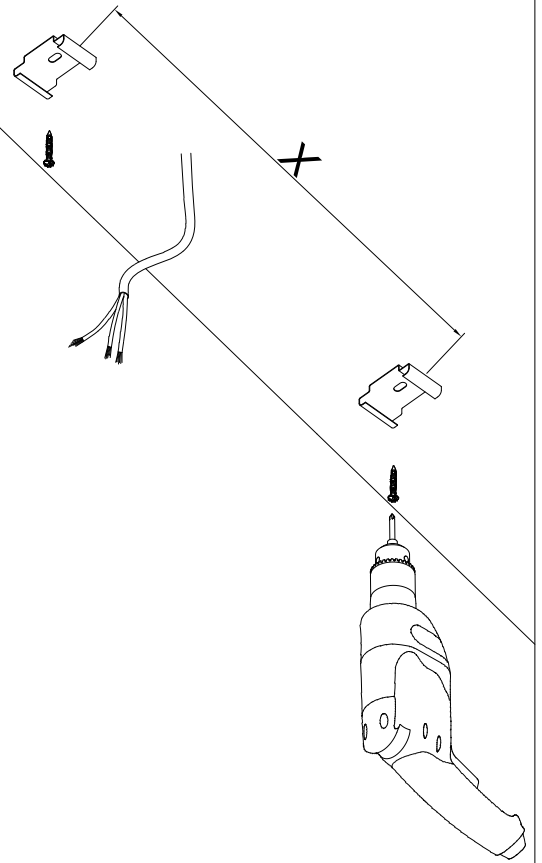

#### Logistics

Energy Efficiency: NA

EAN Code: 8435526895328

Net Weight (Kg): 0.000

Packing: - x - x -

The photograph may not match the reference exactly. Please read the product description to identify the finish.

INFINITE TRIMLESS STRUCTURE

INTERNAL STRUCTURE:

- STANDARD
- MICROPRISM
- LOW UGR
- LENS (ST, WW, BW, OV)
- TRACK

Max cable diameter to be guided =  $\varnothing 10$

1

OFF

2

3 DALI