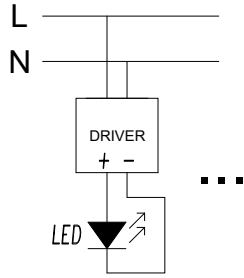

INFINITE TRIMLESS STRUCTURE

INTERNAL STRUCTURE:

- STANDARD
- MICROPRISM
- LOW UGR
- LENS (ST, WW, BW, OV)
- TRACK

Max cable diameter to be guided =  $\varnothing 10$

1

OFF

2

3 DALI