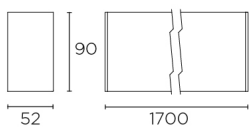

15-7494-14-00

V0

INFINITE Wall fixture

Description

Linear lighting

For downlighting. Professional LED module with stand-alone unit. High performance effective lm/W. Compact, high performance product. Structure material: Aluminium. Structure finish: White. Warranty: 5 Years.

Finish
White

Material
Aluminium

TECHNICAL CHARACTERISTICS

Luminaire

Warranty: 5 Years

Logistics

Energy Efficiency: NA

EAN Code: 8435526895328

Net Weight (Kg): 0.000

Packing: - x - x -

The photograph may not match the reference exactly. Please read the product description to identify the finish.