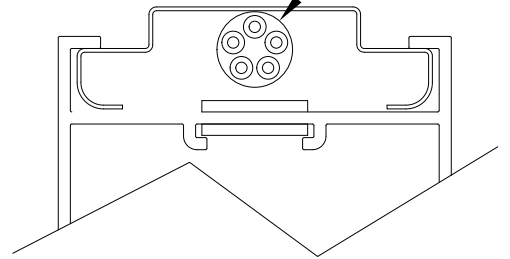

INFINITE TRIMLESS STRUCTURE

INTERNAL STRUCTURE:

- STANDARD
- MICROPRISM
- LOW UGR
- LENS (ST, WW, BW, OV)
- TRACK

Max cable diameter to be guided =  $\varnothing 10$

1

OFF

2

3 DALI