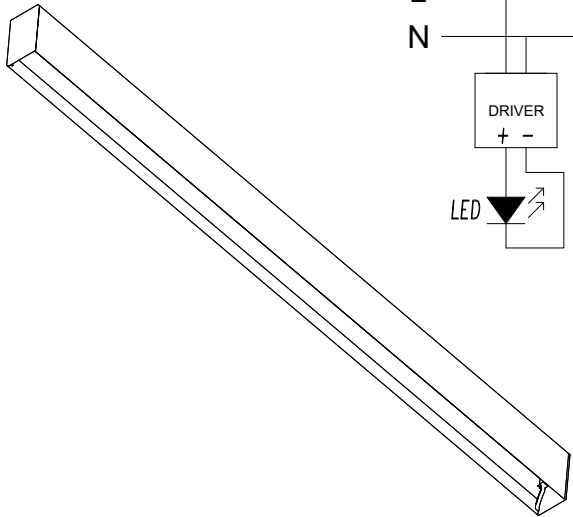

INFINITE TRIMLESS STRUCTURE

INTERNAL STRUCTURE:

- STANDARD
- MICROPRISM
- LOW UGR
- LENS (ST, WW, BW, OV)
- TRACK

Max cable diameter to be guided =  $\varnothing 10$

1

OFF

2

3 DALI