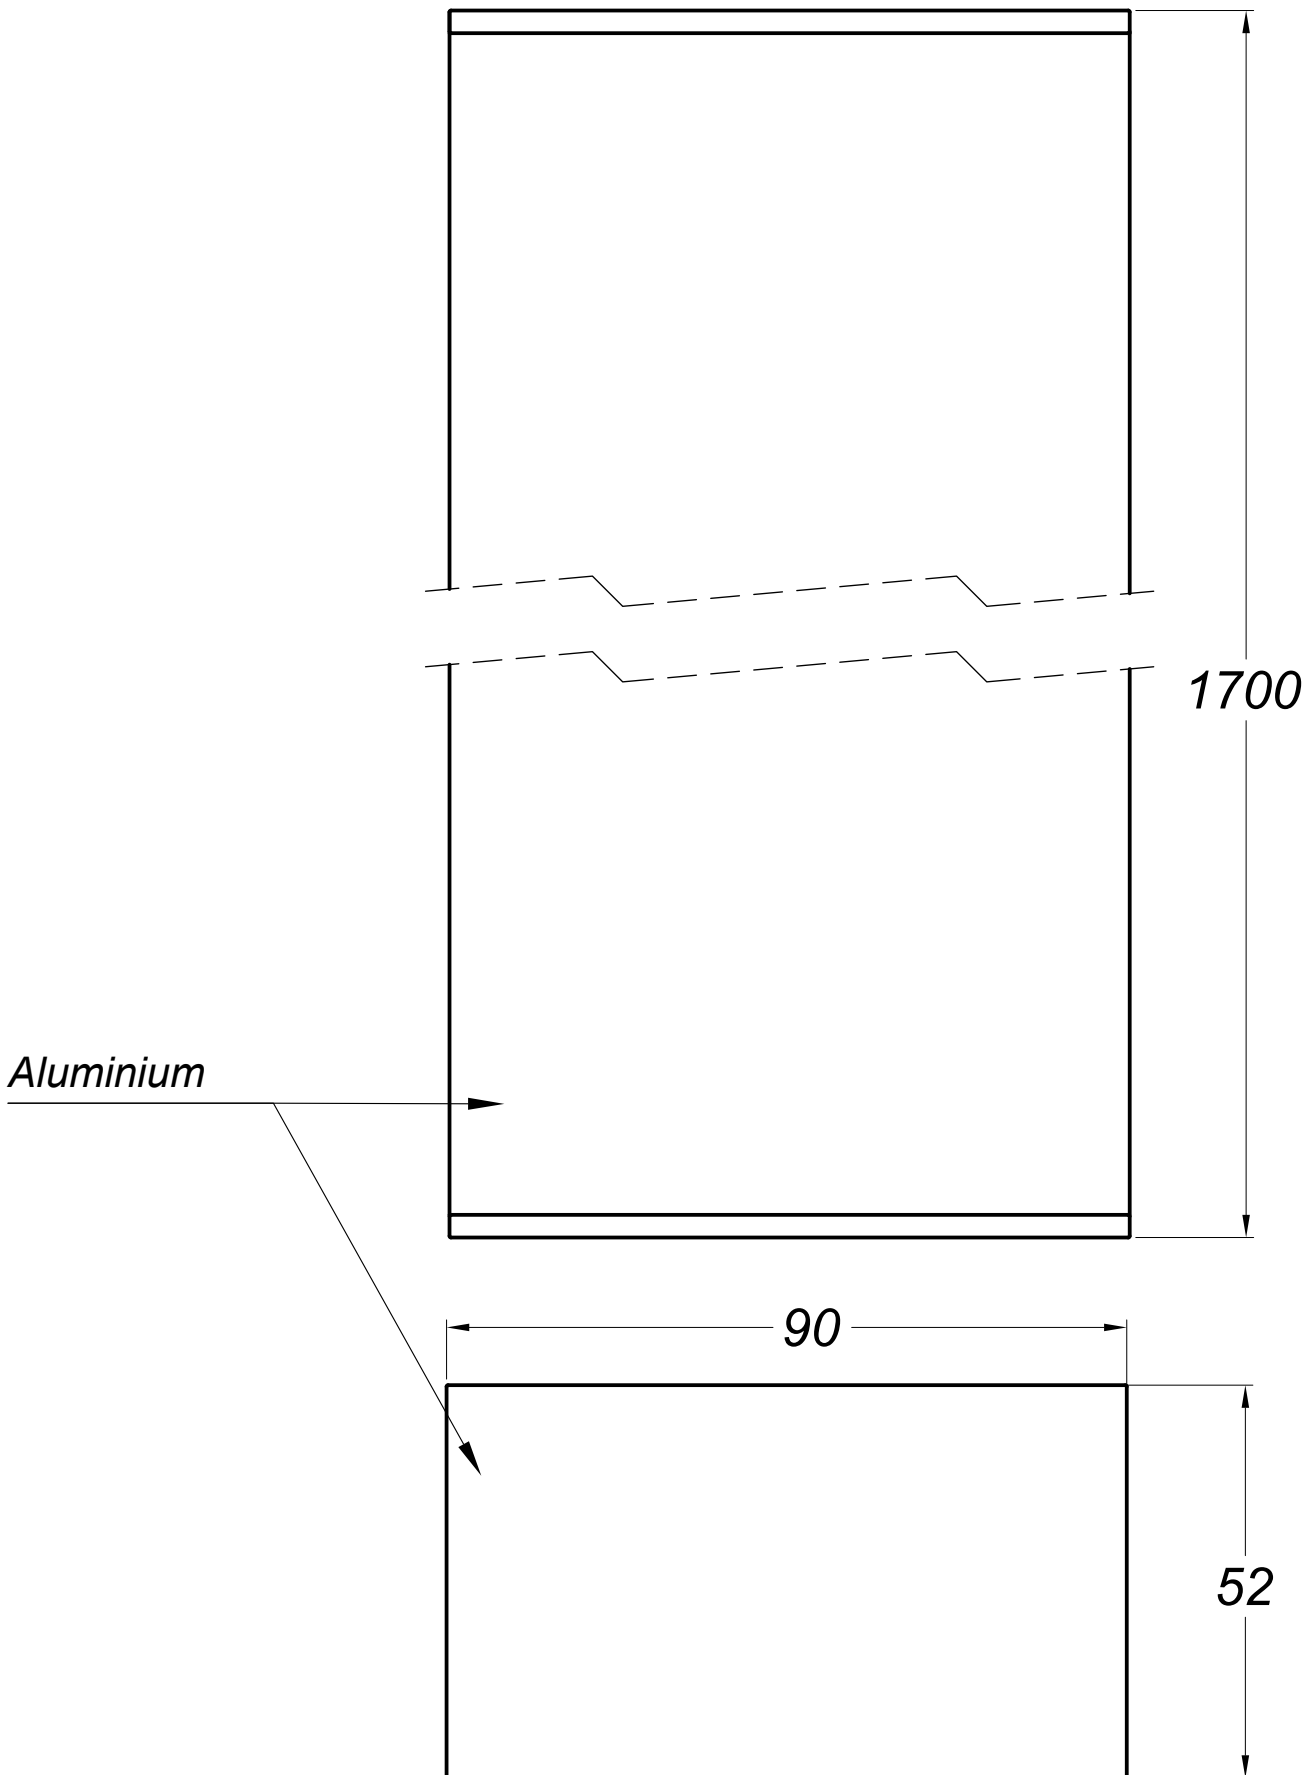

INFINITE TRIMLESS STRUCTURE

INTERNAL STRUCTURE:

- STANDARD
- MICROPRISM
- LOW UGR
- LENS (ST, WW, BW, OV)
- TRACK

Max cable diameter to be guided =  $\varnothing 10$

1

OFF

2

3 DALI