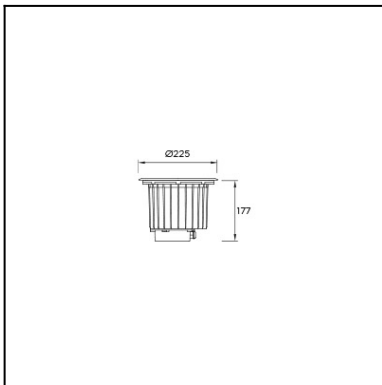

[Download photometric file .ldt / .ies](#)