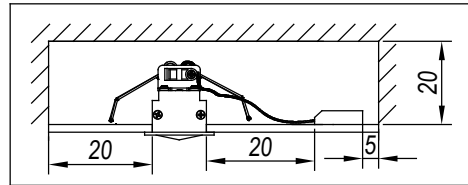

Net Weight (Kg): 0.000

Packing: 190 x 200 x 100

Masterbox: 1

The photograph may not match the reference exactly. Please read the product description to identify the finish.

36x84

0-18mm

TRIMLESS

- 3LEDS: 36x84mm
- 6LEDS: 36x164mm
- 12LEDS: 36x323mm
- 18LEDS: 36x482mm
- 3X3LEDS: 90x90mm

TRIM

- 3LEDS: 40x88mm
- 6LEDS: 40x168mm
- 12LEDS: 40x328mm
- 18LEDS: 40x486mm
- 3X3LEDS: 95x95mm

1

TRIM/CON MARCO

2

3

4

TRIMLESS/SIN MARCO