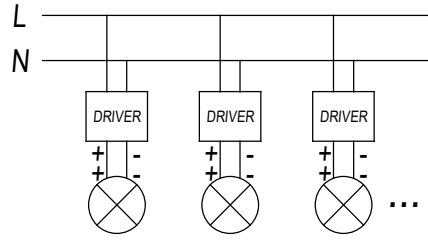

Net Weight (Kg): 0.000

Packing: 190 x 200 x 100

Masterbox: 1

The photograph may not match the reference exactly. Please read the product description to identify the finish.

36x84

0-18mm

TRIMLESS

- 3LEDS: 36x84mm
- 6LEDS: 36x164mm
- 12LEDS: 36x323mm
- 18LEDS: 36x482mm
- 3X3LEDS: 90x90mm

TRIM

- 3LEDS: 40x88mm
- 6LEDS: 40x168mm
- 12LEDS: 40x328mm
- 18LEDS: 40x486mm
- 3X3LEDS: 95x95mm

1

TRIM/CON MARCO

2

3

4

TRIMLESS/SIN MARCO