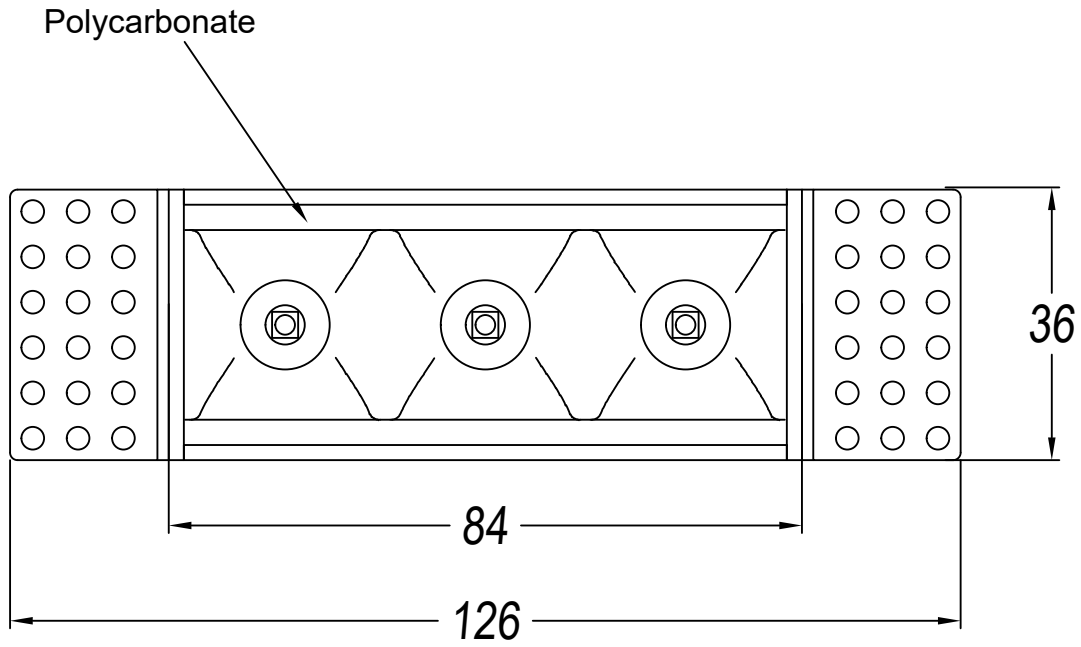

Finish
White
Black

Material
Aluminium
Polycarbonate

TECHNICAL CHARACTERISTICS

⌀ 36x84
0-18

Light source

Light source: LED CREE

Output (W): 6.6 W

Color temperature: Warm White - 2700K

Photobiological risk: RG2

GEAR

This item requires gear. It is not included.

Luminaire

Warranty: 2 Years

Logistics

Energy Efficiency: LED A++

EAN Code: 8435526843121

Net Weight (Kg): 0.000

Packing: 190 x 200 x 100

Masterbox: 1

The photograph may not match the reference exactly. Please read the product description to identify the finish.

36x84

0-18mm

TRIMLESS

- 3LEDS: 36x84mm
- 6LEDS: 36x164mm
- 12LEDS: 36x323mm
- 18LEDS: 36x482mm
- 3X3LEDS: 90x90mm

TRIM

- 3LEDS: 40x88mm
- 6LEDS: 40x168mm
- 12LEDS: 40x328mm
- 18LEDS: 40x486mm
- 3X3LEDS: 95x95mm

1

TRIM/CON MARCO

2

3

4

TRIMLESS/SIN MARCO