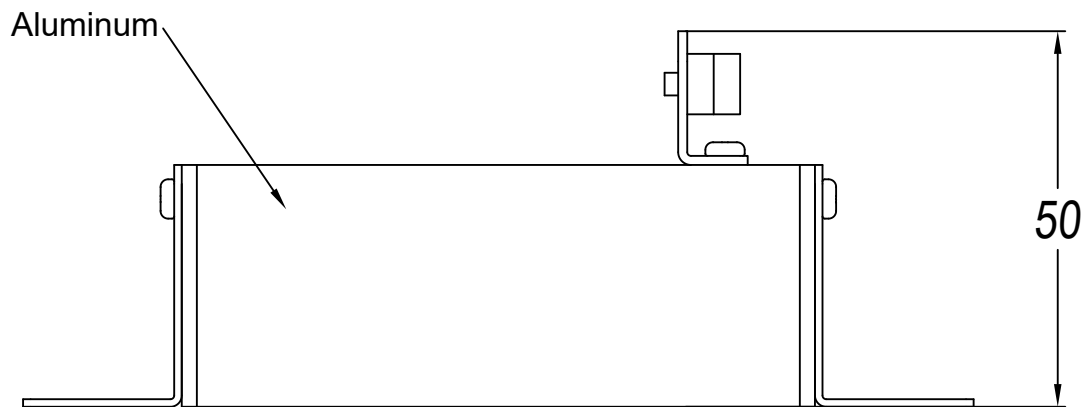

Net Weight (Kg): 0.000

Packing: 190 x 200 x 100

Masterbox: 1

The photograph may not match the reference exactly. Please read the product description to identify the finish.

36x84

0-18mm

TRIMLESS

- 3LEDS: 36x84mm
- 6LEDS: 36x164mm
- 12LEDS: 36x323mm
- 18LEDS: 36x482mm
- 3X3LEDS: 90x90mm

TRIM

- 3LEDS: 40x88mm
- 6LEDS: 40x168mm
- 12LEDS: 40x328mm
- 18LEDS: 40x486mm
- 3X3LEDS: 95x95mm

1

TRIM/CON MARCO

2

3

4

TRIMLESS/SIN MARCO