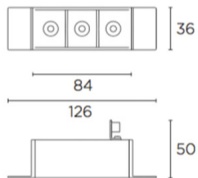

Finish
White
Black

Material
Aluminium
Polycarbonate

TECHNICAL CHARACTERISTICS

⌀ 36x84
0-18

Light source

Light source: LED CREE

Output (W): 6.6 W

Color temperature: Warm White - 2700K

Net Weight (Kg): 0.000

Packing: 190 x 200 x 100

Masterbox: 1

The photograph may not match the reference exactly. Please read the product description to identify the finish.

36x84

0-18mm

TRIMLESS

- 3LEDS: 36x84mm
- 6LEDS: 36x164mm
- 12LEDS: 36x323mm
- 18LEDS: 36x482mm
- 3X3LEDS: 90x90mm

TRIM

- 3LEDS: 40x88mm
- 6LEDS: 40x168mm
- 12LEDS: 40x328mm
- 18LEDS: 40x486mm
- 3X3LEDS: 95x95mm

1

TRIM/CON MARCO

2

3

4

TRIMLESS/SIN MARCO