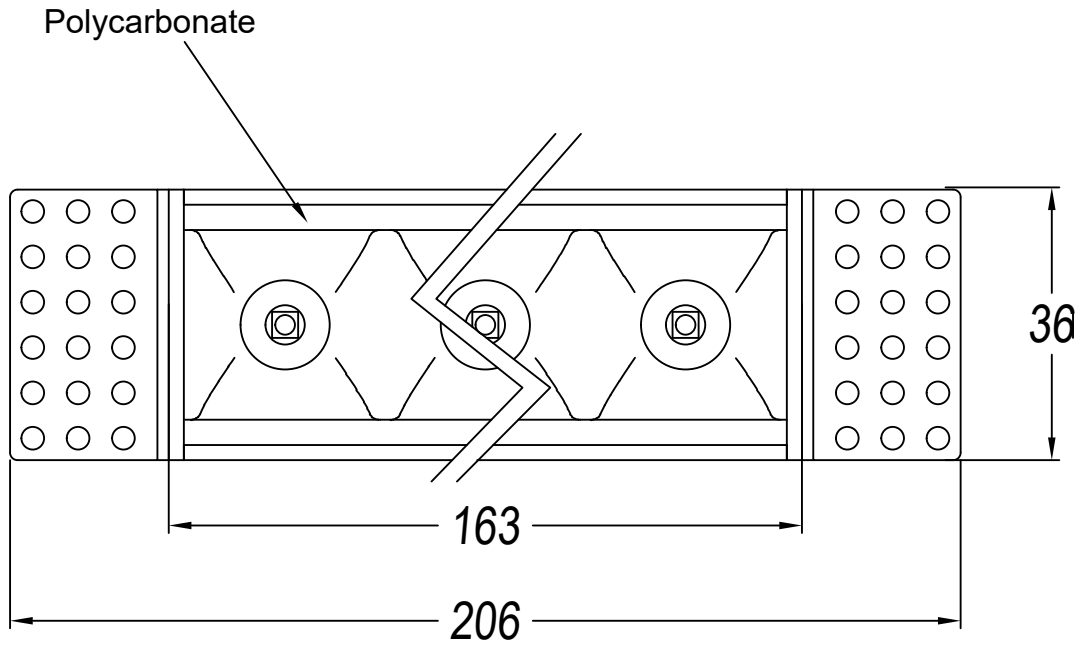

Finish

White
Black

Material

Aluminium
Polycarbonate

TECHNICAL CHARACTERISTICS

⌀ 36x164

⚡ 0-18

Light source

Warranty: 2 Years

Logistics

Energy Efficiency: LED A++

EAN Code: 8435526843268

Net Weight (Kg): 0.000

Packing: 100 x 100 x 260

Masterbox: 1

The photograph may not match the reference exactly. Please read the product description to identify the finish.

36x164

0-18mm

TRIMLESS

- 3LEDS: 36x84mm
- 6LEDS: 36x164mm
- 12LEDS: 36x323mm
- 18LEDS: 36x482mm
- 3X3LEDS: 90x90mm

TRIM

- 3LEDS: 40x88mm
- 6LEDS: 40x168mm
- 12LEDS: 40x328mm
- 18LEDS: 40x486mm
- 3X3LEDS: 95x95mm