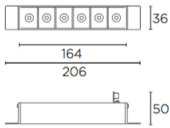

Finish

White
Black

Material

Aluminium
Polycarbonate

TECHNICAL CHARACTERISTICS

⌀ 36x164

⚡ 0-18

Light source

36x164

0-18mm

TRIMLESS

- 3LEDS: 36x84mm
- 6LEDS: 36x164mm
- 12LEDS: 36x323mm
- 18LEDS: 36x482mm
- 3X3LEDS: 90x90mm

TRIM

- 3LEDS: 40x88mm
- 6LEDS: 40x168mm
- 12LEDS: 40x328mm
- 18LEDS: 40x486mm
- 3X3LEDS: 95x95mm