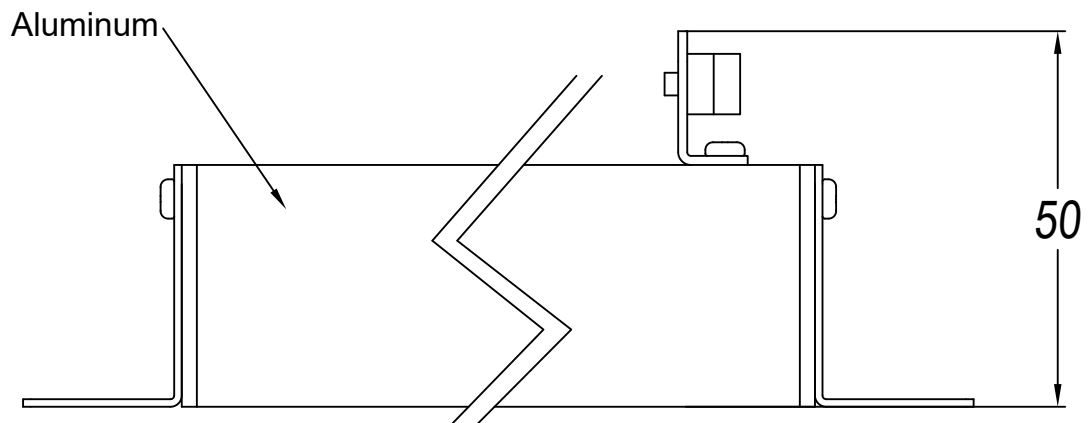

Warranty: 2 Years

Logistics

Energy Efficiency: LED A++

EAN Code: 8435526843268

Net Weight (Kg): 0.000

Packing: 100 x 100 x 260

Masterbox: 1

The photograph may not match the reference exactly. Please read the product description to identify the finish.

36x164

0-18mm

TRIMLESS

- 3LEDS: 36x84mm
- 6LEDS: 36x164mm
- 12LEDS: 36x323mm
- 18LEDS: 36x482mm
- 3X3LEDS: 90x90mm

TRIM

- 3LEDS: 40x88mm
- 6LEDS: 40x168mm
- 12LEDS: 40x328mm
- 18LEDS: 40x486mm
- 3X3LEDS: 95x95mm