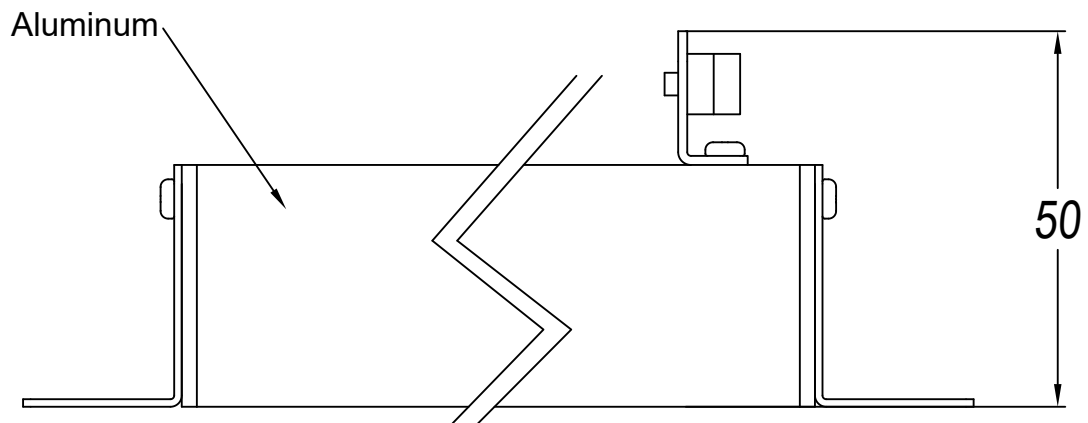

**GEAR**

This item requires gear. It is not included.

**Luminaire**

Warranty: 2 Years

**Logistics**

Energy Efficiency: LED A++  
EAN Code: 8435526843329  
Net Weight (Kg): 0.000  
Packing: 100 x 100 x 260  
Masterbox: 1

The photograph may not match the reference exactly. Please read the product description to identify the finish.

36x164

0-18mm

### TRIMLESS

- 3LEDS: 36x84mm
- 6LEDS: 36x164mm
- 12LEDS: 36x323mm
- 18LEDS: 36x482mm
- 3X3LEDS: 90x90mm