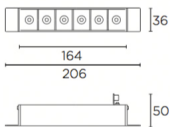

**Finish**

White  
Black

**Material**

Aluminium  
Polycarbonate

⌀ 36x164

⚡ 0-18

**TECHNICAL CHARACTERISTICS**

**Light source**

The photograph may not match the reference exactly. Please read the product description to identify the finish.

36x164

0-18mm

### TRIMLESS

- 3LEDS: 36x84mm
- 6LEDS: 36x164mm
- 12LEDS: 36x323mm
- 18LEDS: 36x482mm
- 3X3LEDS: 90x90mm

### TRIM

- 3LEDS: 40x88mm
- 6LEDS: 40x168mm
- 12LEDS: 40x328mm
- 18LEDS: 40x486mm
- 3X3LEDS: 95x95mm

1