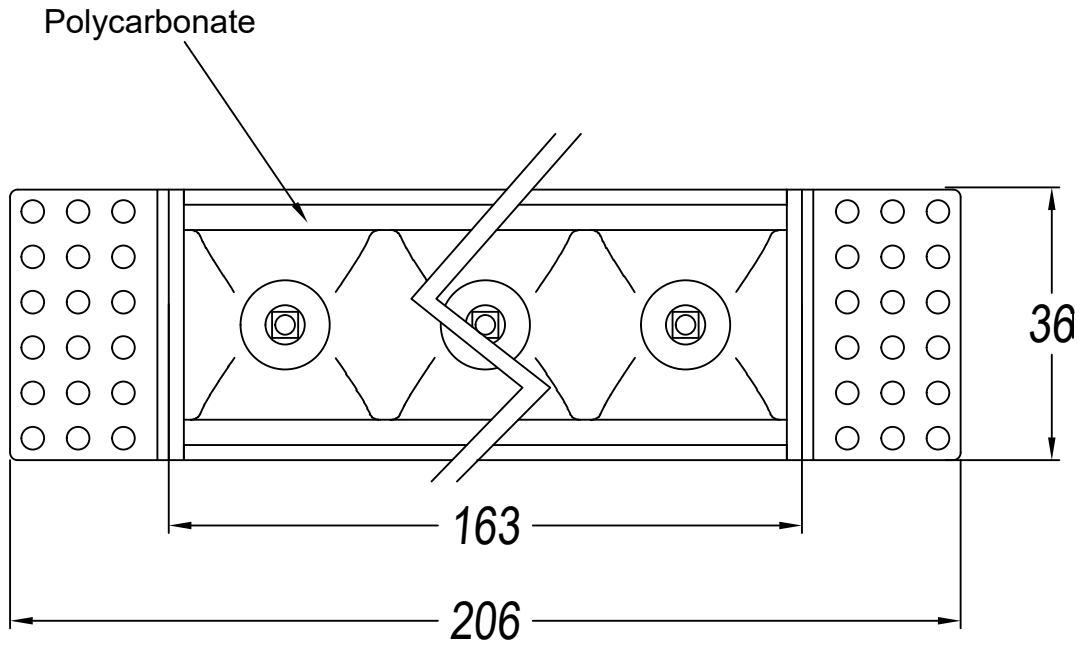

**GEAR**

This item requires gear. It is not included.

**Luminaire**

Warranty: 2 Years

**Logistics**

Energy Efficiency: LED A++  
EAN Code: 8435526843329  
Net Weight (Kg): 0.000  
Packing: 100 x 100 x 260  
Masterbox: 1

The photograph may not match the reference exactly. Please read the product description to identify the finish.

36x164

0-18mm

### TRIMLESS

- 3LEDS: 36x84mm
- 6LEDS: 36x164mm
- 12LEDS: 36x323mm
- 18LEDS: 36x482mm
- 3X3LEDS: 90x90mm

### TRIM

- 3LEDS: 40x88mm
- 6LEDS: 40x168mm
- 12LEDS: 40x328mm
- 18LEDS: 40x486mm
- 3X3LEDS: 95x95mm

1