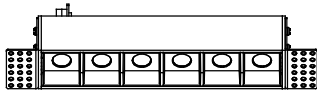

TRIMLESS

- 3LEDS: 36x84mm
- 6LEDS: 36x164mm
- 12LEDS: 36x323mm
- 18LEDS: 36x482mm
- 3X3LEDS: 90x90mm

TRIM

- 3LEDS: 40x88mm
- 6LEDS: 40x168mm
- 12LEDS: 40x328mm
- 18LEDS: 40x486mm
- 3X3LEDS: 95x95mm

1

TRIM/CON MARCO

2

3

4