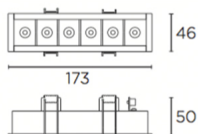

Material

Aluminium
Polycarbonate

TECHNICAL CHARACTERISTICS

40x168

0-18

Light source

Light source: LED CREE

Output (W): 13.2 W

Color temperature: Warm White - 3000K

CRI: 90

Real Lumen: 662

Nominal Lumen: 690

Qty Leds: 6

Lm/Real W: 51

Life Time: 40.000h L80B20

Bin / Grup: 7C1 o 7B4

MacAdam steps: 3

Photobiological risk: RG2

GEAR

This item requires gear. It is not included.

Voltage / Frequency: max. 700mA

Luminaire

Warranty: 2 Years

Logistics

Energy Efficiency: LED A++

EAN Code: 8435526843862

Net Weight (Kg): 0.000

Packing: 100 x 100 x 260

Masterbox: 1

The photograph may not match the reference exactly. Please read the product description to identify the finish.