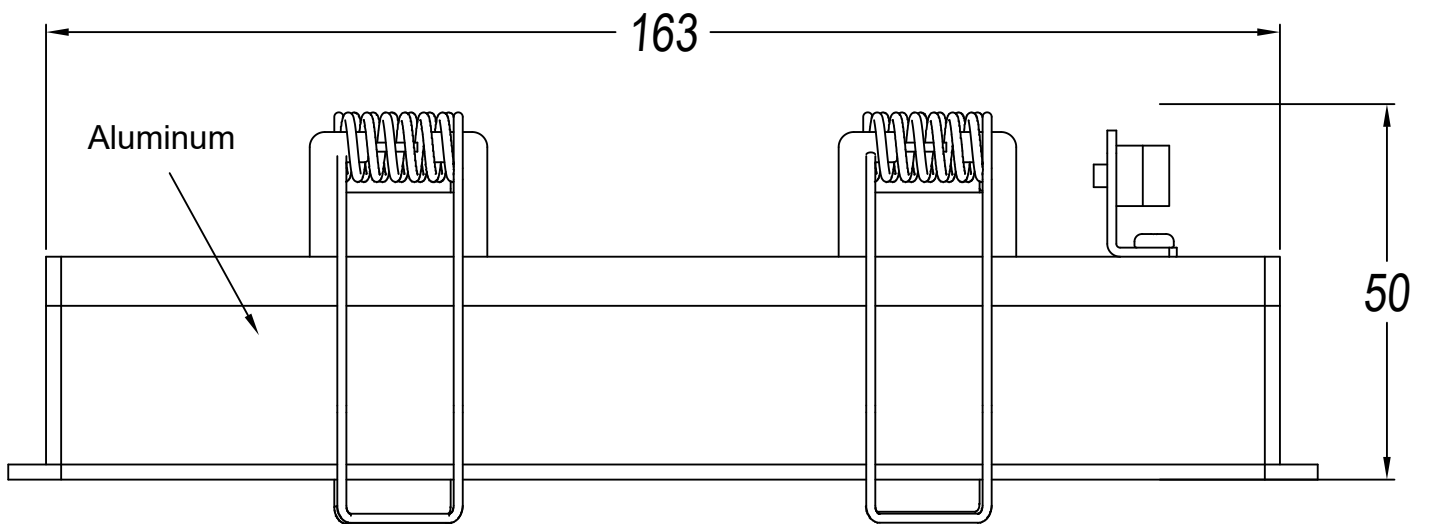

#### Logistics

Energy Efficiency: LED A++

EAN Code: 8435526843862

Net Weight (Kg): 0.000

Packing: 100 x 100 x 260

Masterbox: 1

The photograph may not match the reference exactly. Please read the product description to identify the finish.