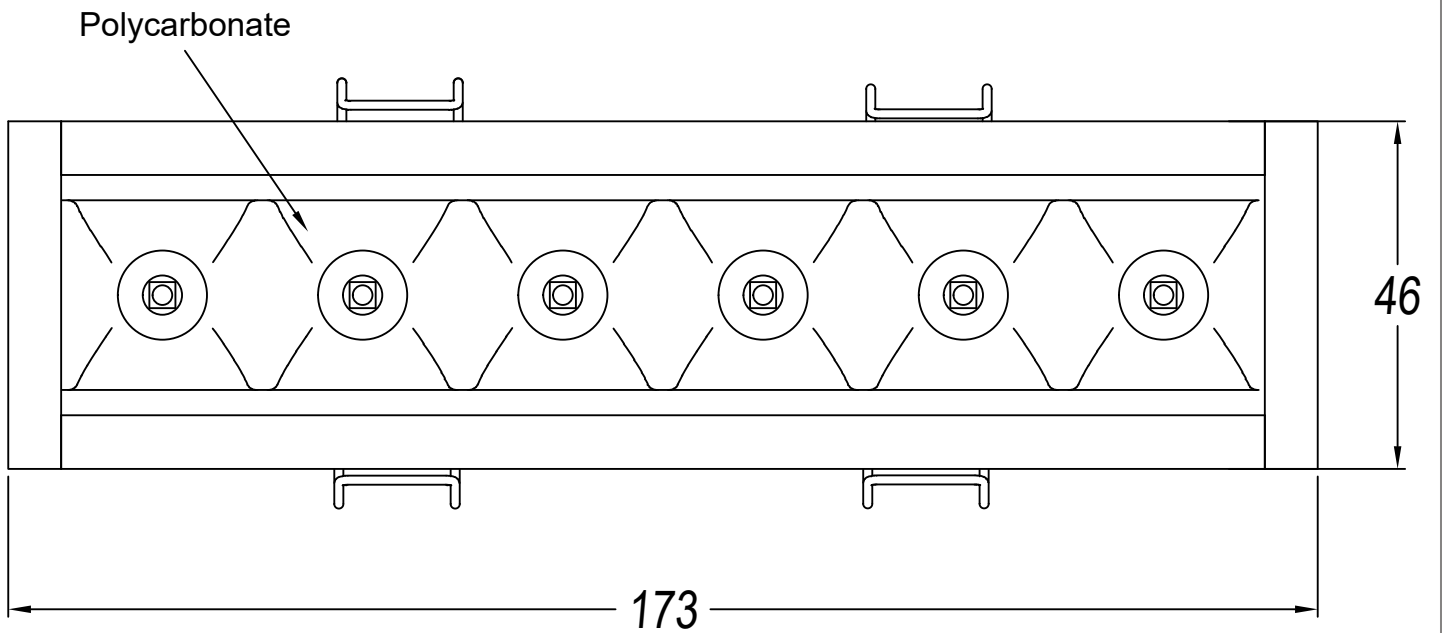

#### Logistics

Energy Efficiency: LED A++

EAN Code: 8435526843862

Net Weight (Kg): 0.000

Packing: 100 x 100 x 260

Masterbox: 1

The photograph may not match the reference exactly. Please read the product description to identify the finish.